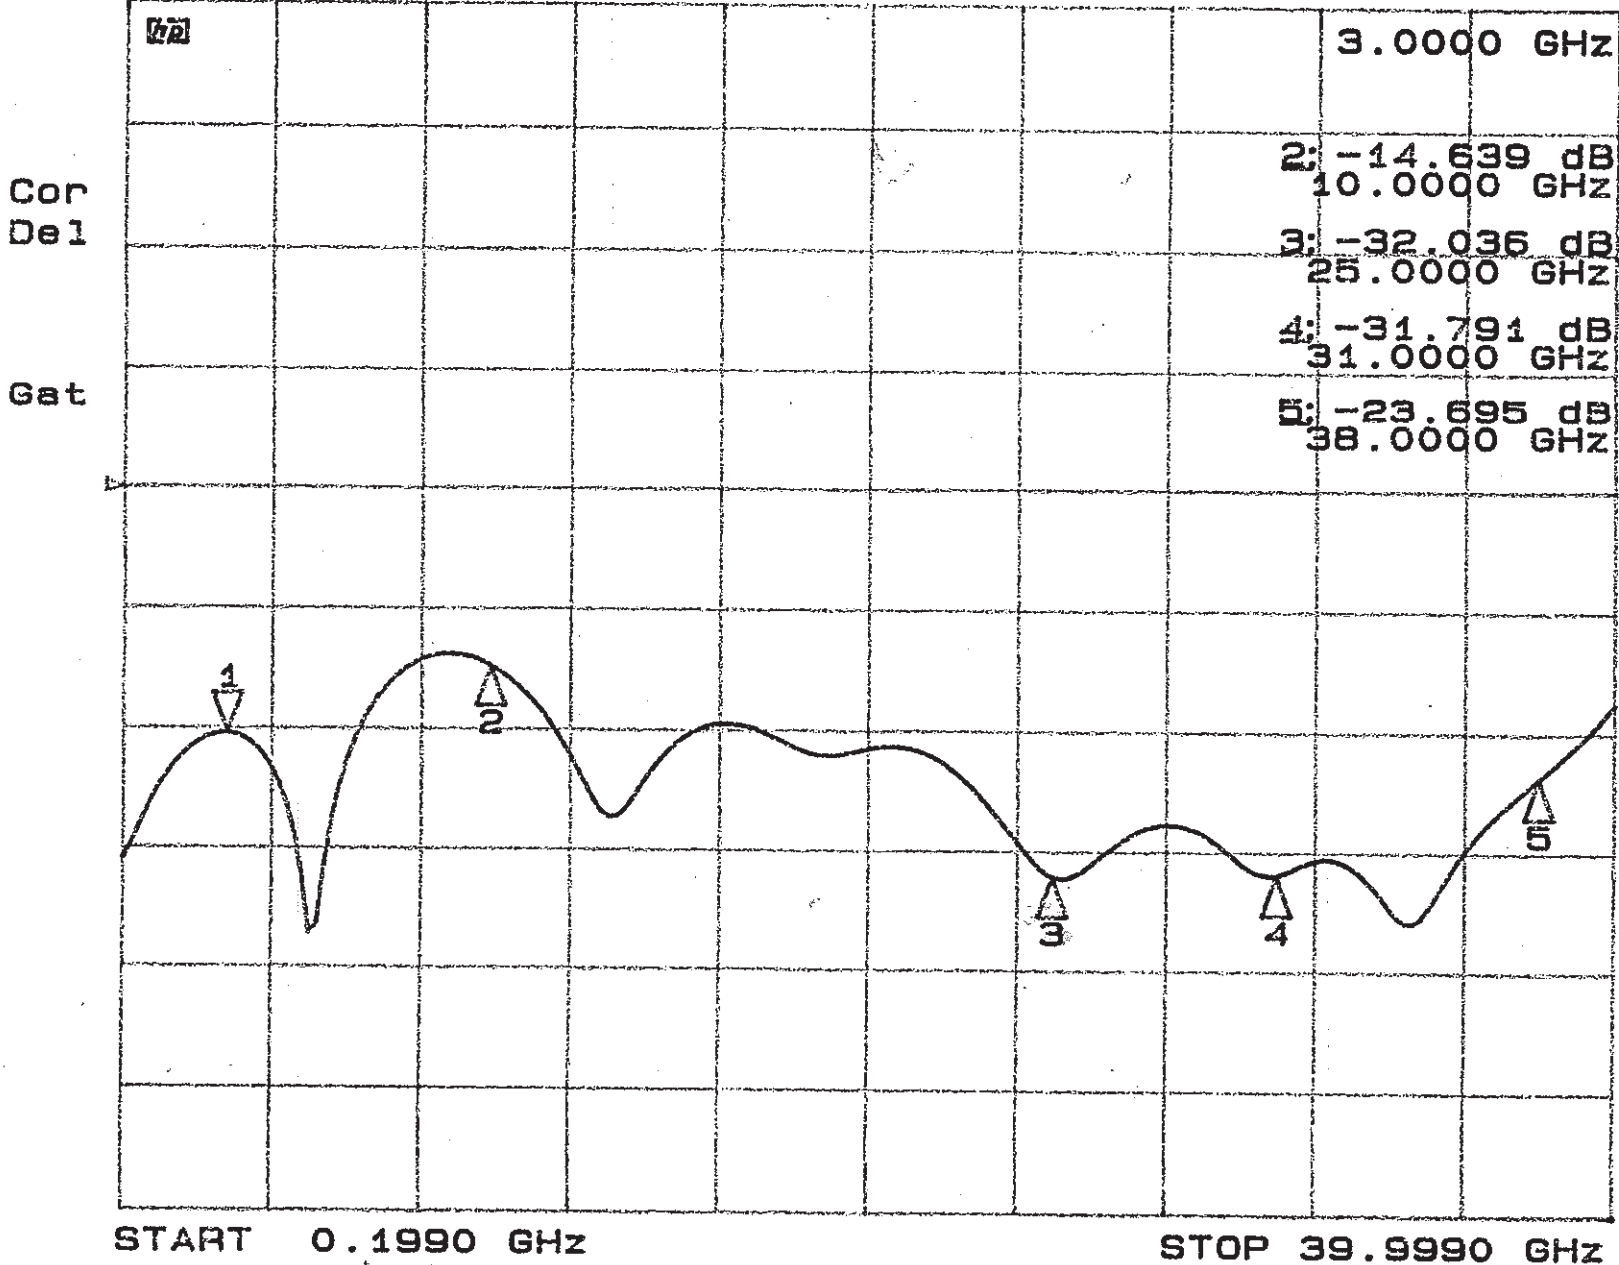

*IMS P/N: ~~ANX1206SG-50Ω~~  
RCX1206-50Ω Termination*

CH1 MEM log MAG 10 dB/ REF 0 dB 1: -20.37 dB

50 Schoolhouse Lane  
Portsmouth, RI 02871-2418

*Typical Return Loss*