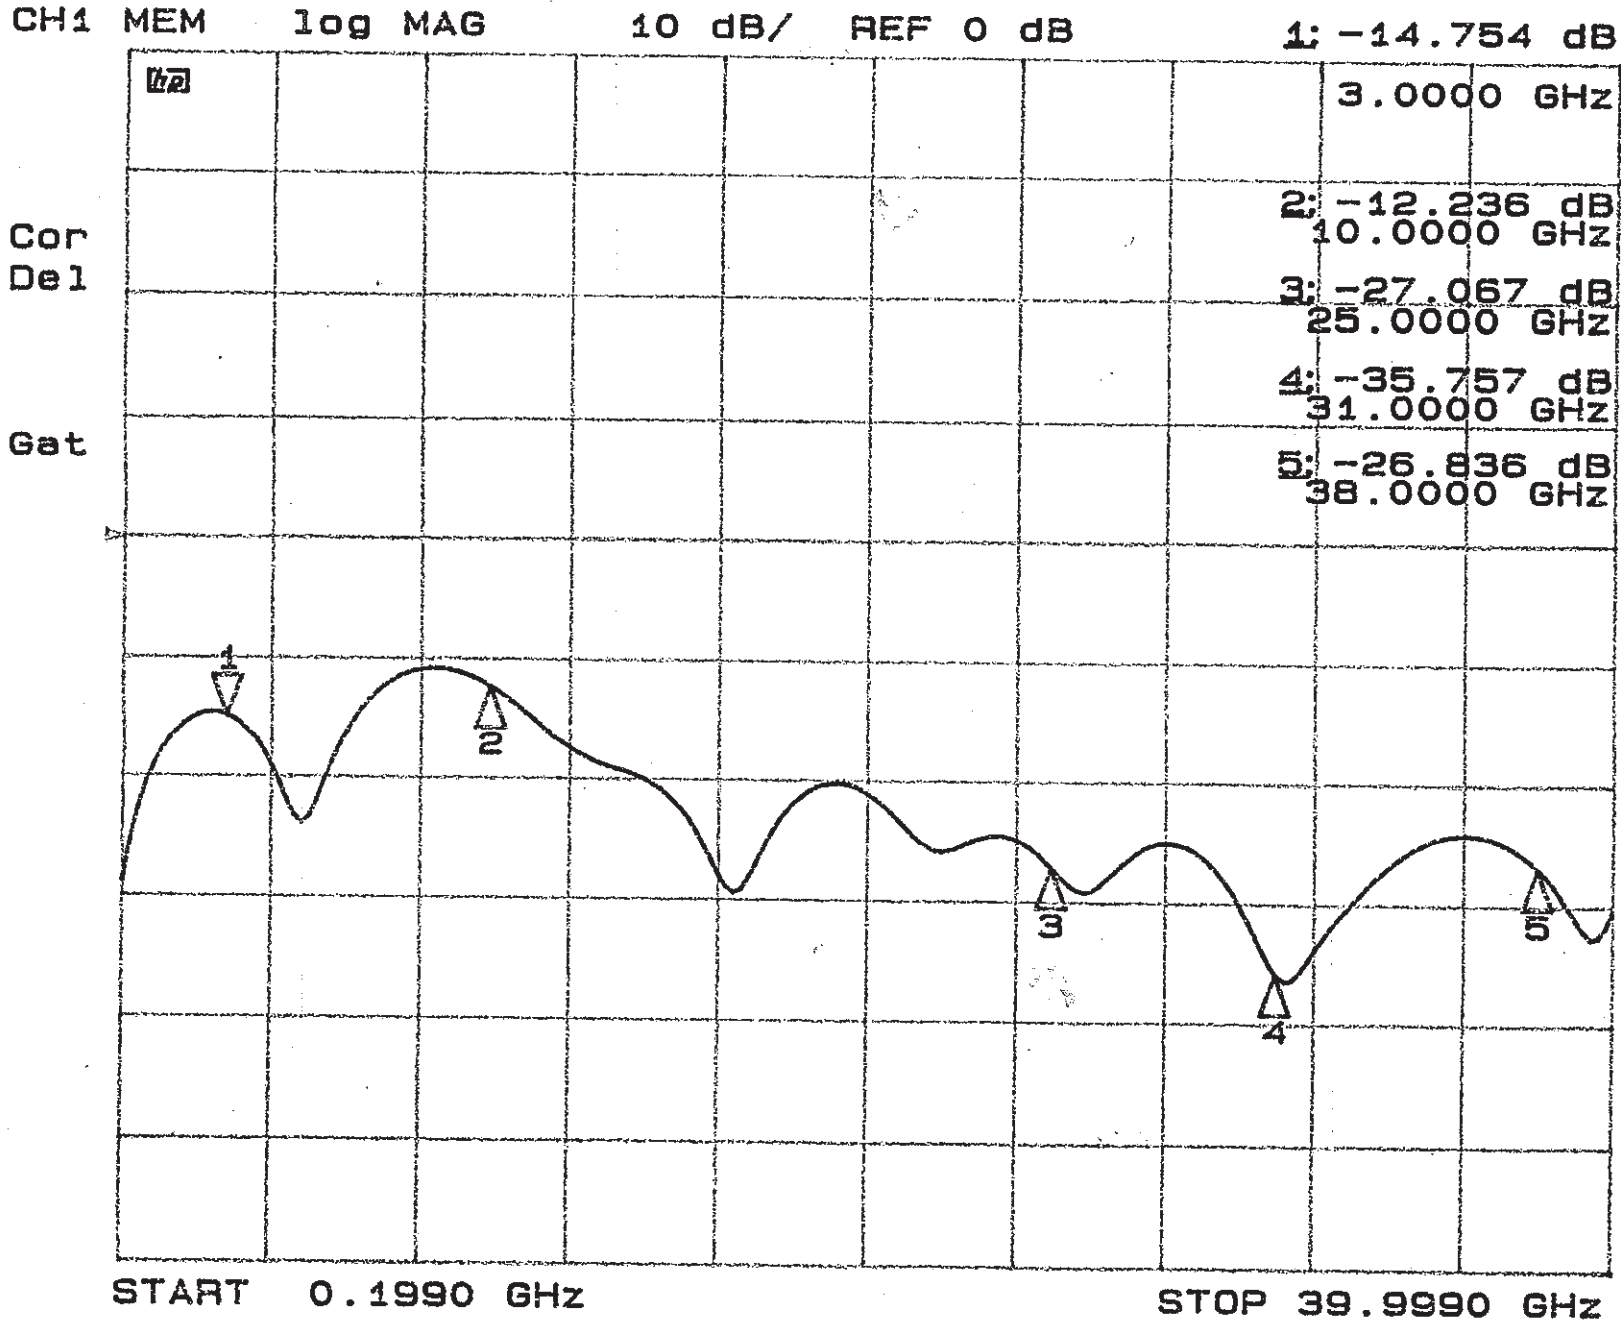

*Typical Return Loss*

International Manufacturing Services, Inc. 50 Schoolhouse Lane Portsmouth, RI 02871-2418

*RLX-2512 50Ω Terminator  
ANK-2512 50Ω Terminator*